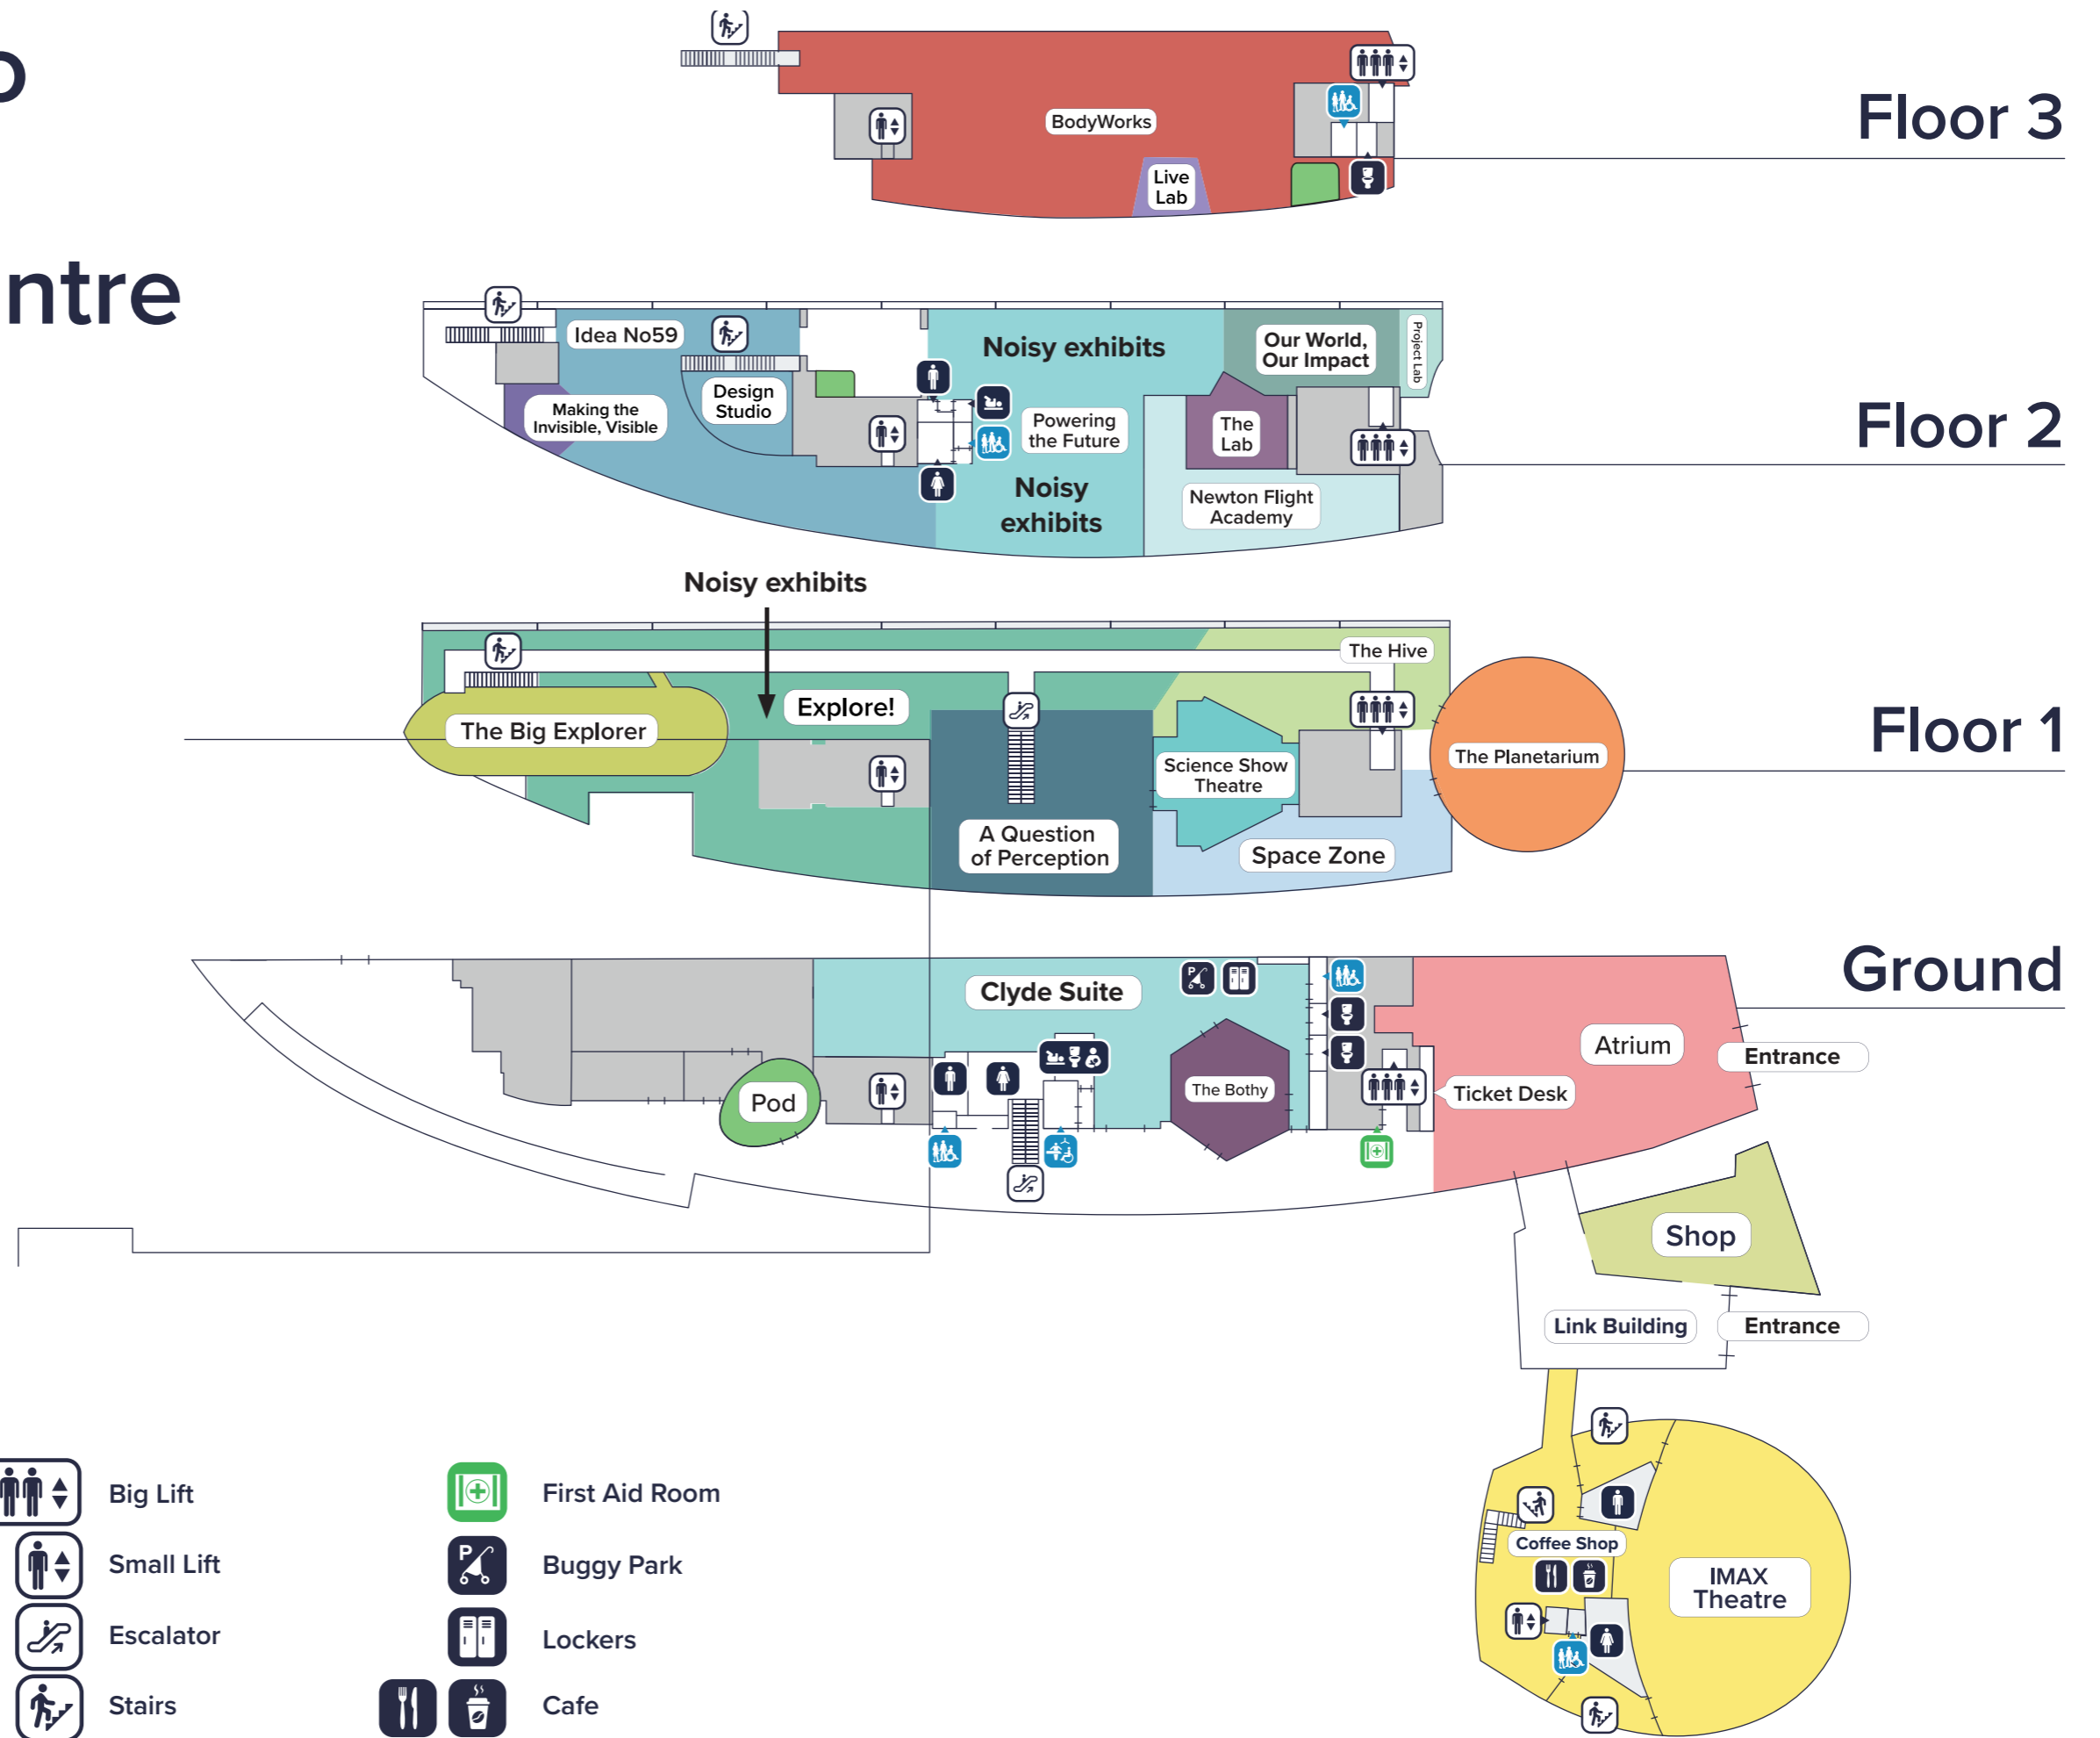

# Welcome to Glasgow Science Centre

Floor 3

Floor 2

Floor 1

Ground

 Changing Places Toilet

 Accessible Toilet

 Baby Changing

 Gender Neutral Toilet

 Male/Female Toilet

 Family Room

 Big Lift

 Small Lift

 Escalator

 Stairs

 First Aid Room

 Buggy Park

 Lockers

 Cafe